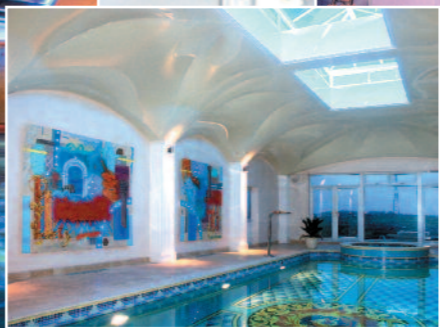

Sheraton Hotel - Doha - Qatar

Daylight Ceilings have translucent membranes for special lighting effects enhancing visibility and visual impact.

Pristine stretch ceilings are an ideal vapour proof barrier for swimming pools and spas. The system is maintenance free, removing long term decorating costs.

Pristine stretch ceilings adaptability ensures a variety of uses, including sculptural shapes and forms, making it ideal for use in exhibitions and shows.

Pristine stretch ceilings are perfect for use in foyers and receptions creating that all important good first impression