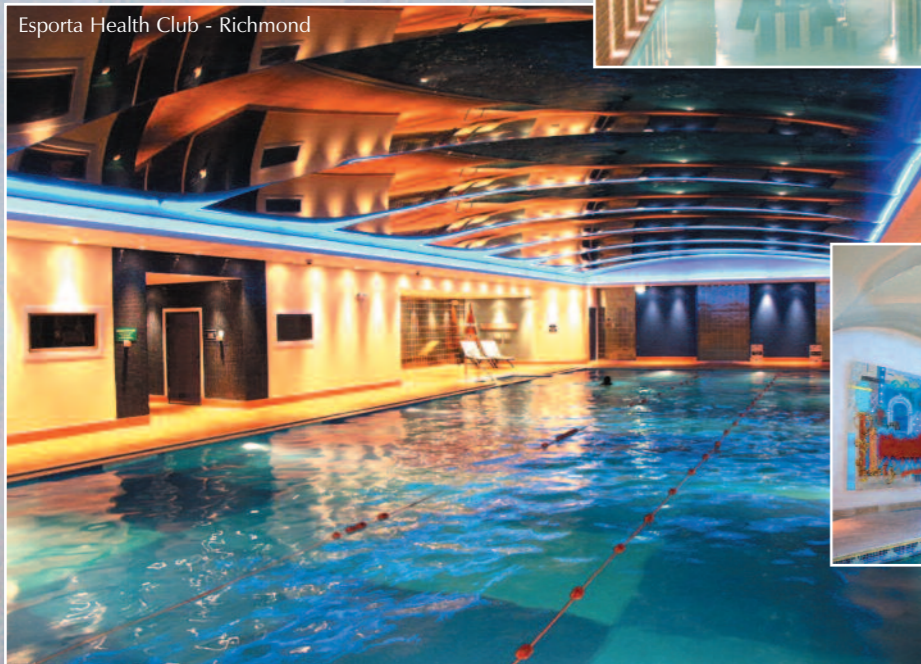

Pristine stretch ceilings are perfect for use in foyers and receptions creating that all important good first impression