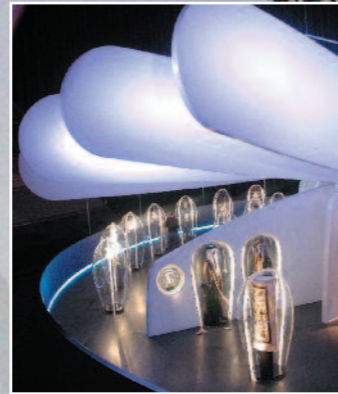

Sheraton Hotel - Doha - Qatar

Daylight Ceilings have translucent membranes for special lighting effects enhancing visibility and visual impact.

Pristine stretch ceilings are an ideal vapour proof barrier for swimming pools and spas. The system is maintenance free, removing long term decorating costs.

Pristine stretch ceilings adaptability ensures a variety of uses, including sculptural shapes and forms, making it ideal for use in exhibitions and shows.

Pristine stretch ceilings are perfect for use in foyers and receptions creating that all important good first impression